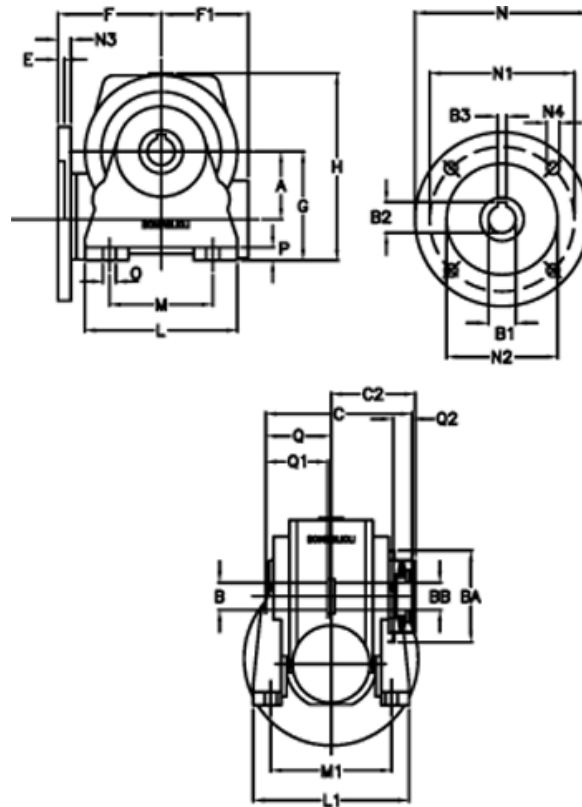

Article number: 390204402012236

Description: Worm Gear with Torque Limiter
VF 44-L2-N-20-P63B5

Measures

a = 44.60	C2 = 48	L1 = 98	O = 8.5
B = 18	Description = VF 44N-xx-63B5	m = 52	P = 10
B1 E7 = 11	E = 2.0	M1 = 81.0	Q = 32.0
B2 = 12.8	F = 65	N = 140	Q1 = 32
B3 H9 = 4	F1 = 54	N1 = 115	Q2 = 12
BA = 40	g = 72	N2 = 95	
BB H7 = 11	H = 124.5	N3 = 10.5	
C = 79	L = 90	N4 = 9,5	